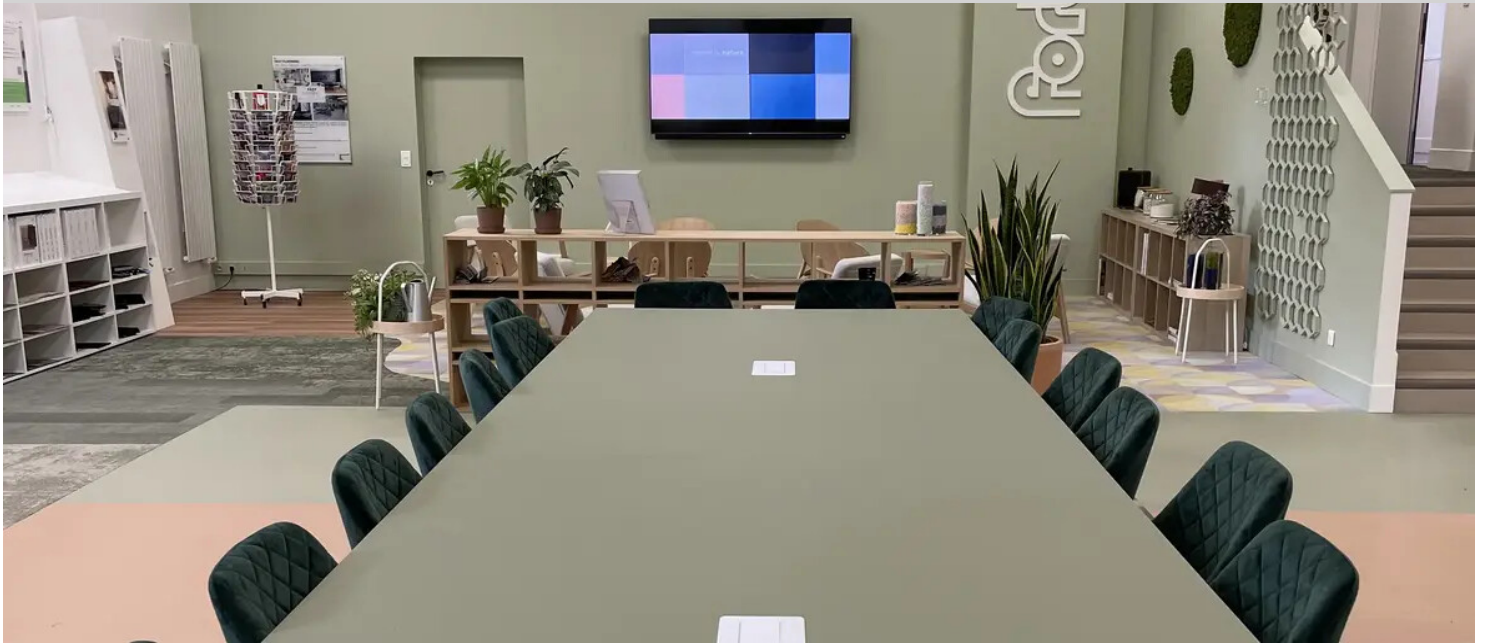

Reims Showroom

The Reims showroom was modernised in the spring, with a set of 13 flooring references installed in the room to showcase the various Forbo Flooring ranges and decors. You'll be able to choose from a range of sheets, tiles and planks formats, flamboyant colours and more neutral ones, all complemented by personalised furniture using our desktop solution, which allows you to cover your favourite pieces of furniture with linoleum. The whole project was supervised by Cécilia Aouaina, Marketing Director, and Margareth Van Aken, Vinyl Design Manager. The flooring was installed by our Forbo Flooring installation team. This new showroom offers an immersive experience, thanks to books and samples, as well as digital tools such as virtual reality and interactive screens.

Nom du projet	Showroom de Reims
Maîtrise d'ouvrage	Forbo Sarlino
Applicateur	Forbo Flooring
Lieu	Reims
Date d'achèvement	2024

Revêtements de sol utilisés

Flotex Ombré Montage planks Ombre estuary	Flotex Ombré Montage planks Montage estuary	Flotex Vision FR Marine Miami fiesta	Marmoleum Cocoa matcha	Marmoleum Cocoa salted caramel	Marmoleum Cocoa indigo milk
Allura Decibel Wood sage green ash	Allura Decibel Material stormy sky	Allura Decibel Material deep blue ash	Allura Decibel 0.35 Wood golden smooth	Allura click Flexcore light serene oak	Allura click Flexcore natural serene oak